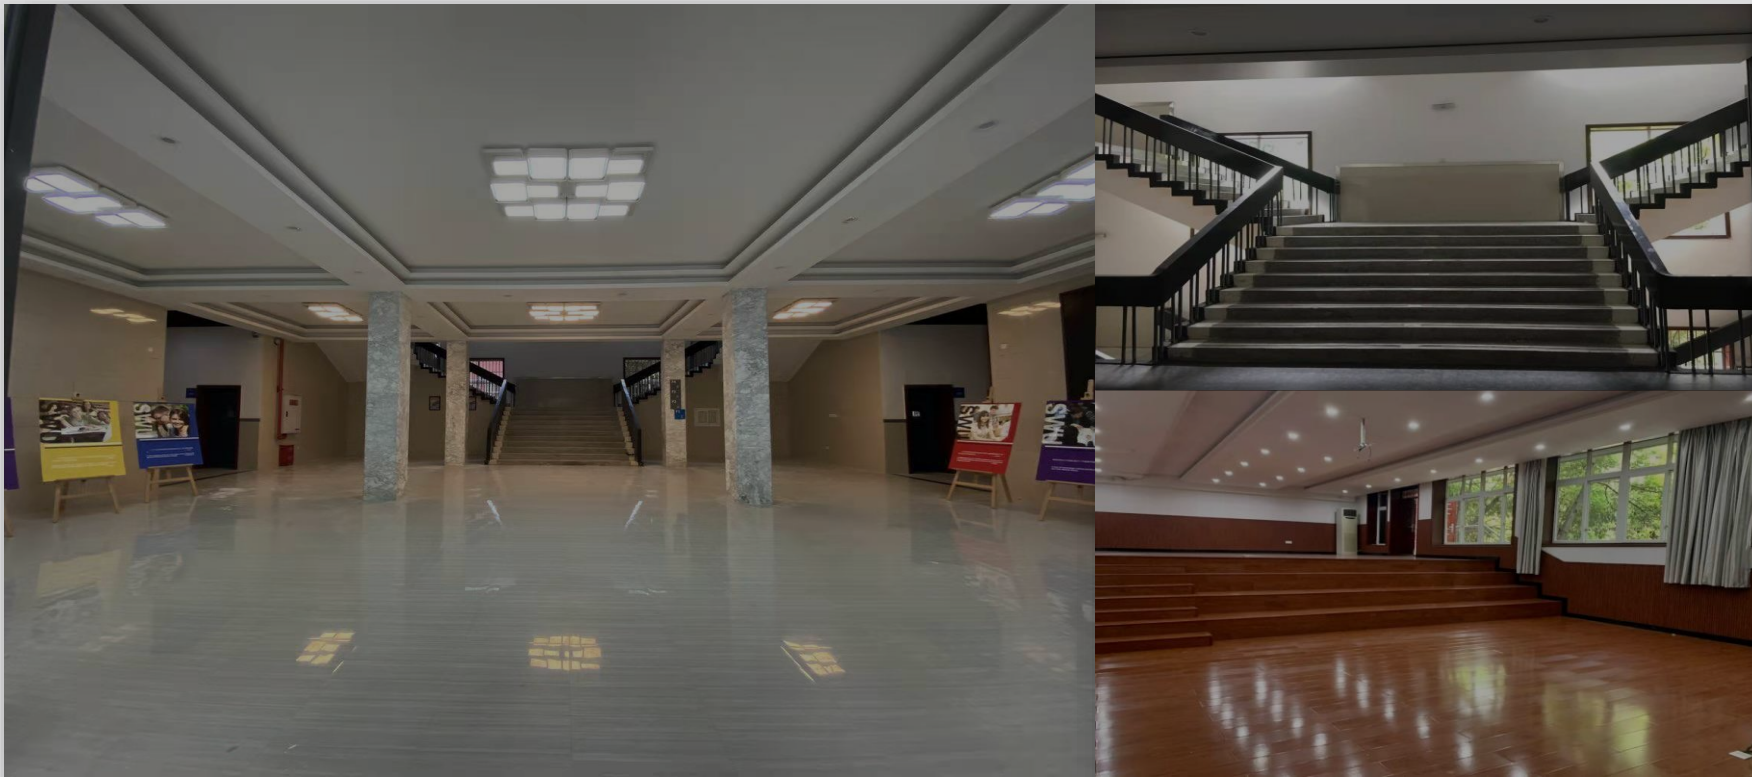

In June 2020, Southwest University set up an Overseas Learning Center (OLC) of World Famous Universities in the International Education Center to support the international students who are temporarily being stranded in China, academically and personally. Based on this, OLC learning model came into being.

西南大学 国际教育中心
INTERNATIONAL EDUCATION CENTER
SOUTHWEST UNIVERSITY

Classroom

Cafeteria

There is a 600-square-meter student canteen in campus , which provides breakfast, lunch and dinner services and can accommodate nearly 200 people at the same time.

Cafeteria and Shop

Campus Housing

The Student apartment is equipped with air conditioning, independent hot water supply, and has its own bathroom, washstand and other facilities.

4人间，上下铺，每人每学期3200元

Desk 650*1680*700cm, Locker 1680*850*550cm, Bed 2000*850cm

西南大学 国际教育中心

INTERNATIONAL EDUCATION CENTER
SOUTHWEST UNIVERSITY

4人间，
上床下桌，
每人每学期3400元。

温馨舒适的宿舍
as well as warm and comfortable dormitories,

Laundry

Security

Playground

西南大学 国际教育中心